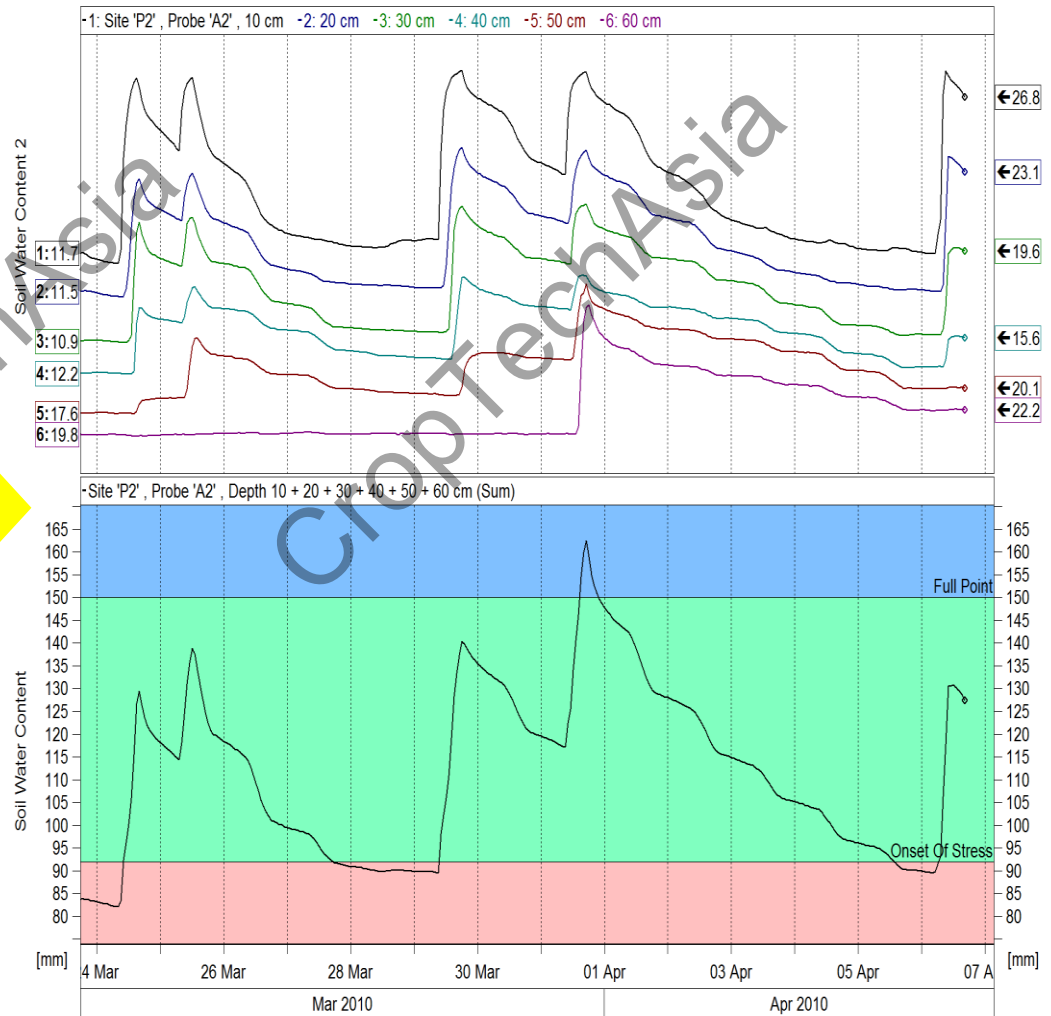

# Single profile or 2 D profile of Soil Water, Salinity & Temperature