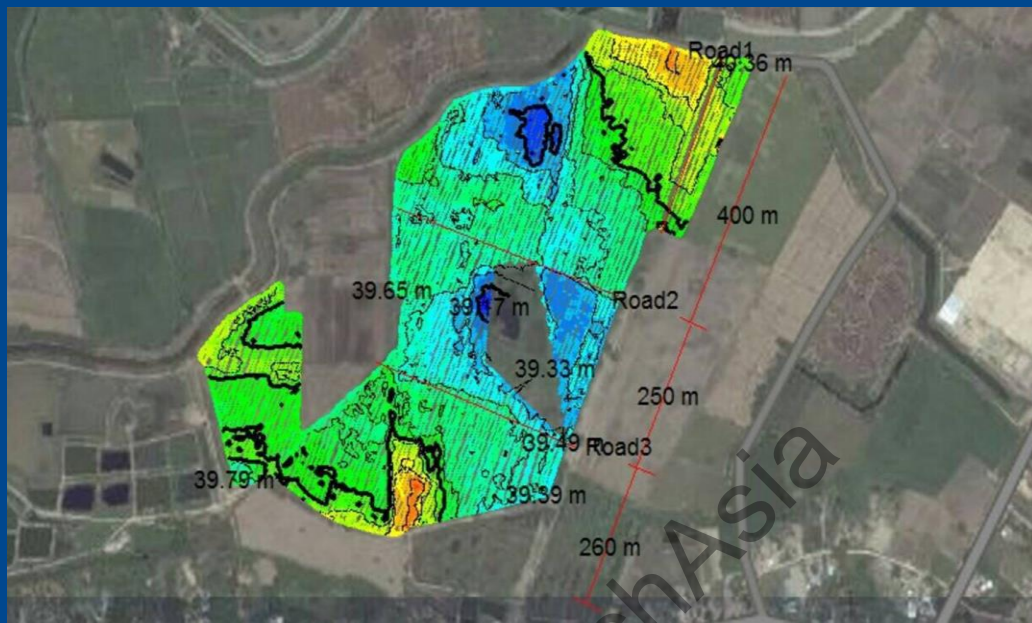

CTA Precision Farm and Training Center, บ่อทอง พืชณุโลก

WATER MANAGEMENT