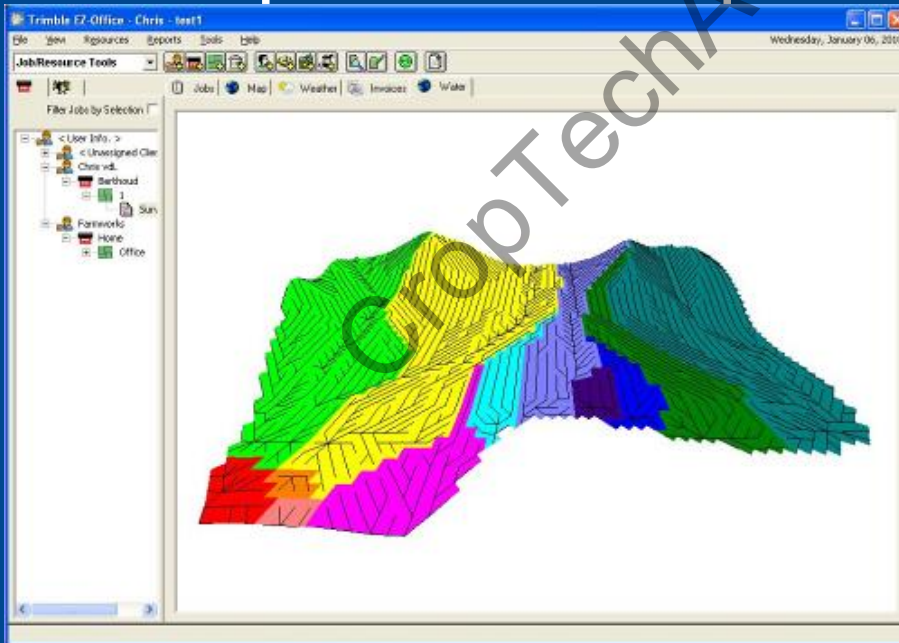

# Water Management Technology

- Water Management can be applied using:

GNSS

or

LASER

# GPS RTK Levelling ปรับพื้นที่ไร่ จ.เพชรบูรณ์

# Laser Levelling พื้นที่นาจ.ปทุมธานี

# What else is new for Water Management?

- EZ-Surface Drainage design module for EZ-Office Pro
  - Import FieldLevel II survey data
  - Analyze water runoff and watershed zones in 3D
  - Design surface ditch and tile locations
  - Export to FmX for implementation with AutoSlope