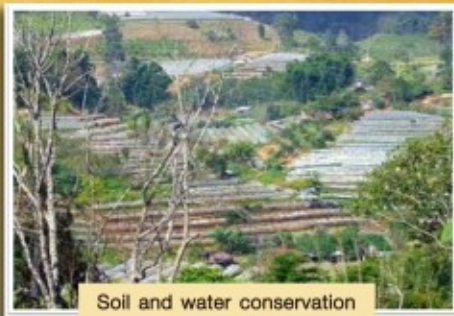

Opium cultivation was stopped

New cultivars are introduced

Soil and water conservation

## The Royal Project

The project now have the 4 research stations as Angkhang, Inthanon, Pangdah and Maelod where located at the Northern Thailand (altitude are 680 - 1,400 meters above mean sea level).

The projects cover land use planning, soil and water conservation, and high price crops replace the opium cultivation stopping. There also have the 35 Royal Project Development Centers, covering 295 villages and 14,109 households comprising 85,000 people.